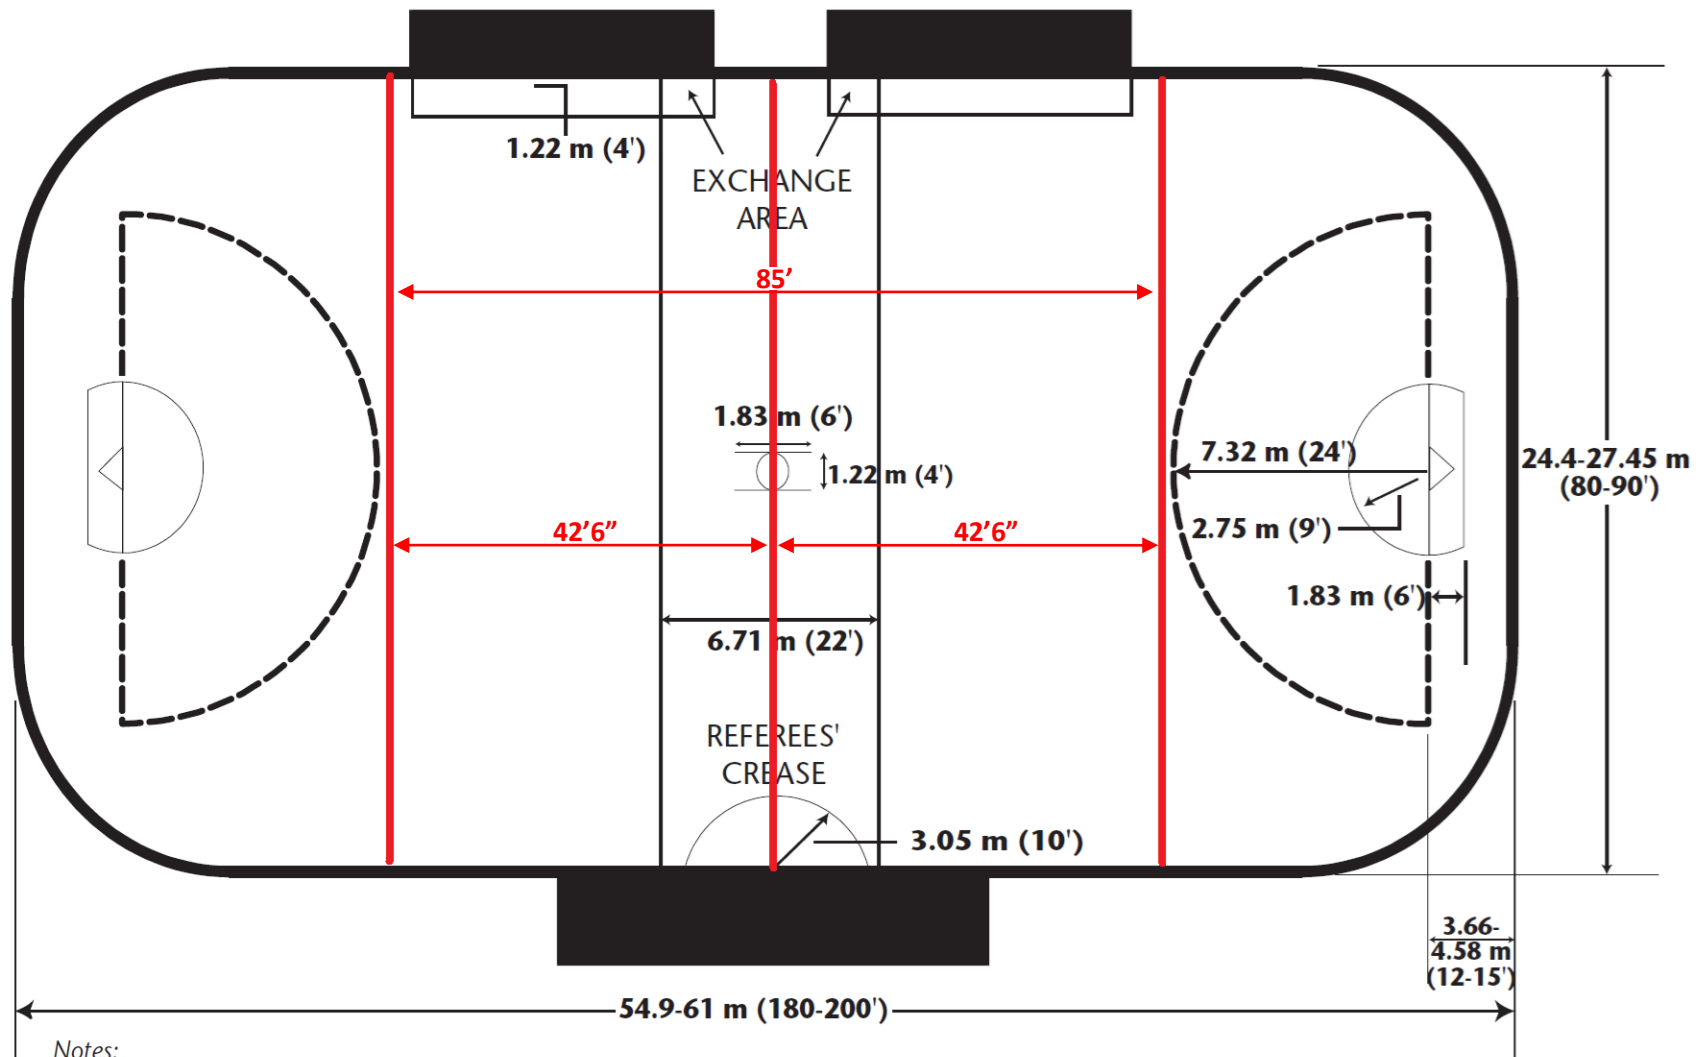

## Floor Diagram and Line Markings for 2024 RMLL Play

### Notes:

- All lines should be 5.08 cm (2") in width and white in colour.
- Dotted line specs: 5.08 cm (2") in width, 30.48 cm (12") in length, 10.16 cm (4") spacing between lines.
- The dotted line does not touch any part of the goal crease markings.
- The 5.08 cm (2") dot is marked to the centre of the 60.96 cm (2') radius face-off circle.
- The goal crease is a circle cut off 1.83 m (6') behind the goal line.
- The centre zone is 6.71 m (22') wide.
- The two restraining lines are painted with a distance of 85' between each other and 42'6" from the centre line (shown in red).